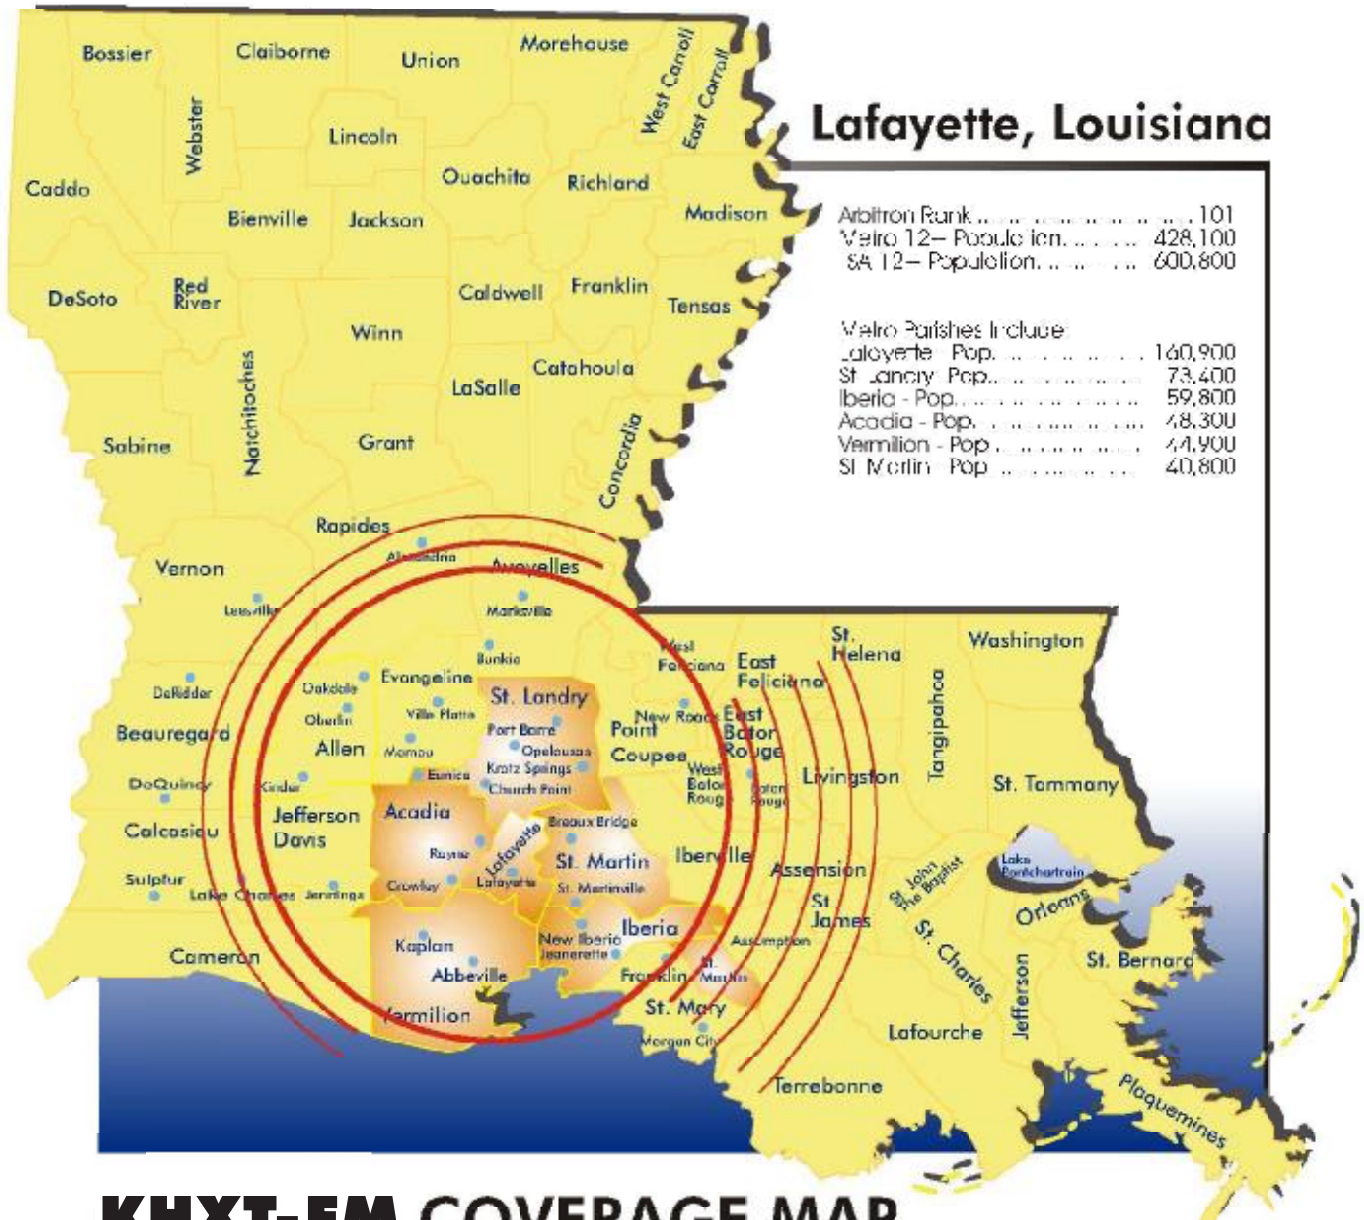

Station: KHXT HOT 107.9

Frequency: 107.9

Format: Rhythmic CHR

Target Audience: 12-34

Total Weekly Listeners: 85,800*

Gender Breakout: 65% Female 35% Male

Source: *Arbitron, Fall 2010 Cume, Mon-Sun 6a-12mid, P12+

The logo for HOT 107.9, written in a stylized, yellow and blue font.

Hot 107.9 is Lafayette's young adult radio station programming today's most popular music!

Rhythmic CHR is alive and well in Lafayette.

Hot 107.9's 100,000 watt signal reaches from Lake Charles to Baton Rouge and from Alexandria to Morgan City!

Listen to Hot 107.9 broadcast worldwide on the internet at www.1079ishot.com

HOT 107.9

HOT 107.9

Lafayette, Louisiana

Arbitron Rank 101
 Metro 12 - Population 428,100
 SA 12 - Population 600,800

Metro Parishes Include
 Lafayette - Pop. 160,900
 St. Landry - Pop. 73,400
 Iberia - Pop. 59,800
 Acadia - Pop. 48,300
 Vermilion - Pop. 44,900
 St. Martin - Pop. 40,800