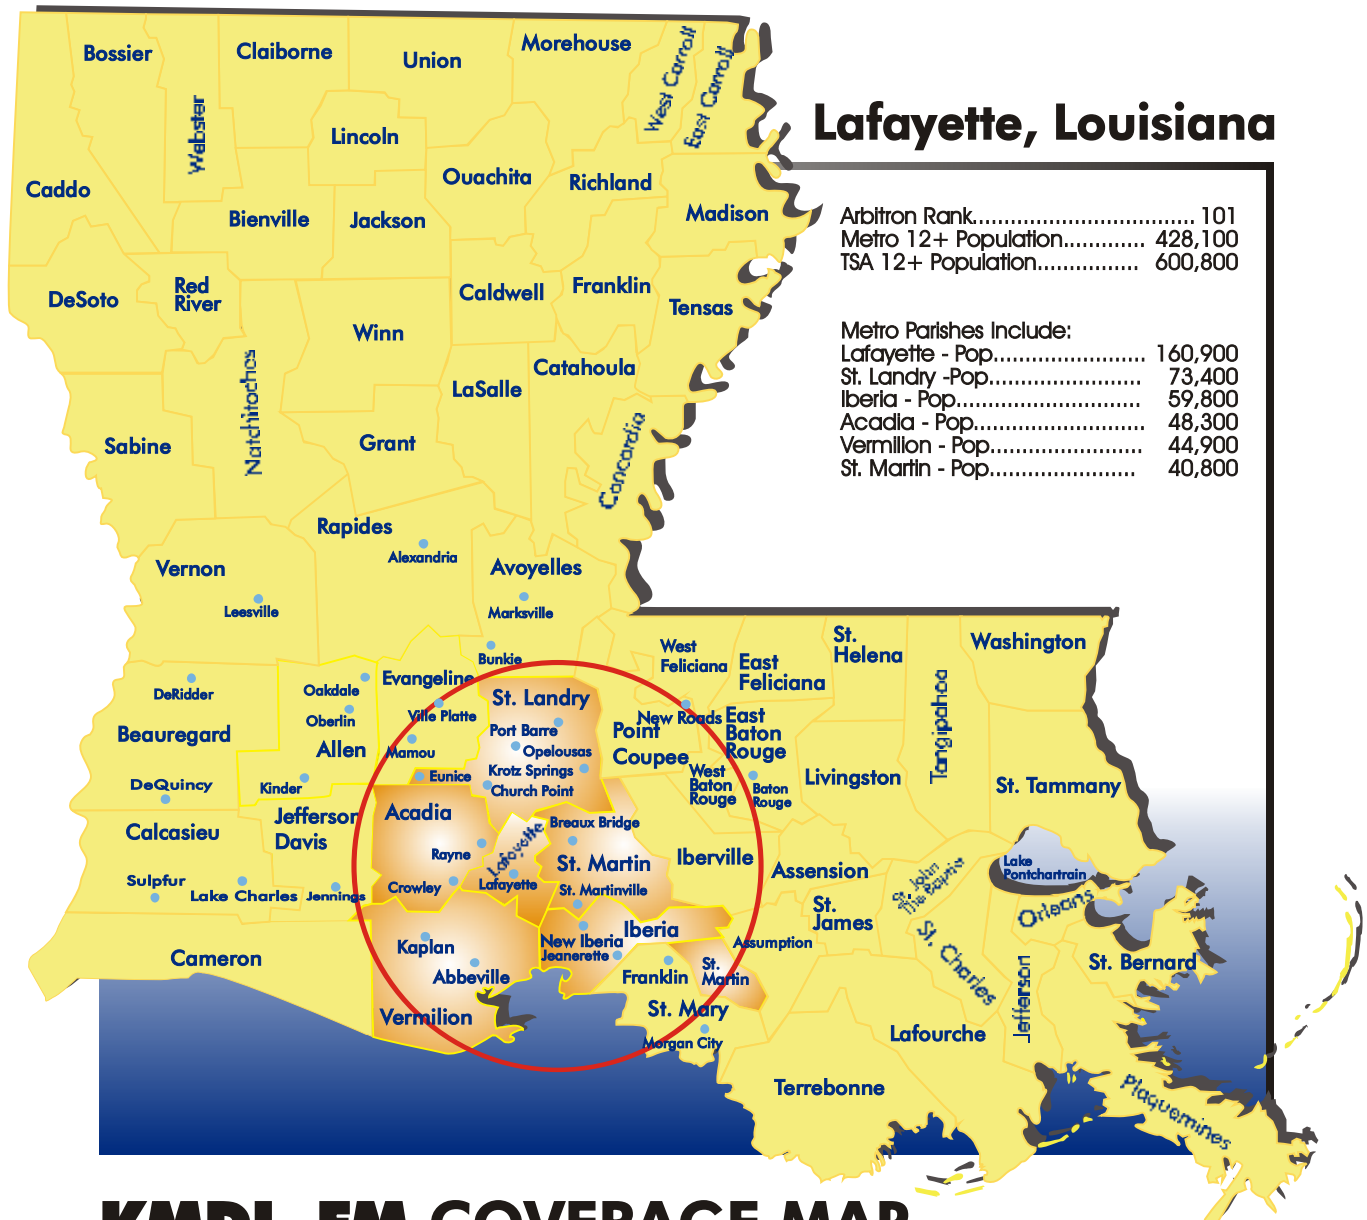

Acadiana's Best Country!

Lafayette, Louisiana

Arbitron Rank..... 101
Metro 12+ Population..... 428,100
TSA 12+ Population..... 600,800

Metro Parishes Include:

Lafayette - Pop..... 160,900
St. Landry -Pop..... 73,400
Iberia - Pop..... 59,800
Acadia - Pop..... 48,300
Vermilion - Pop..... 44,900
St. Martin - Pop..... 40,800

KMDL-FM COVERAGE MAP

Licensed to: Kaplan/Lafayette, Louisiana
Wattage: 50,000
Format: Country