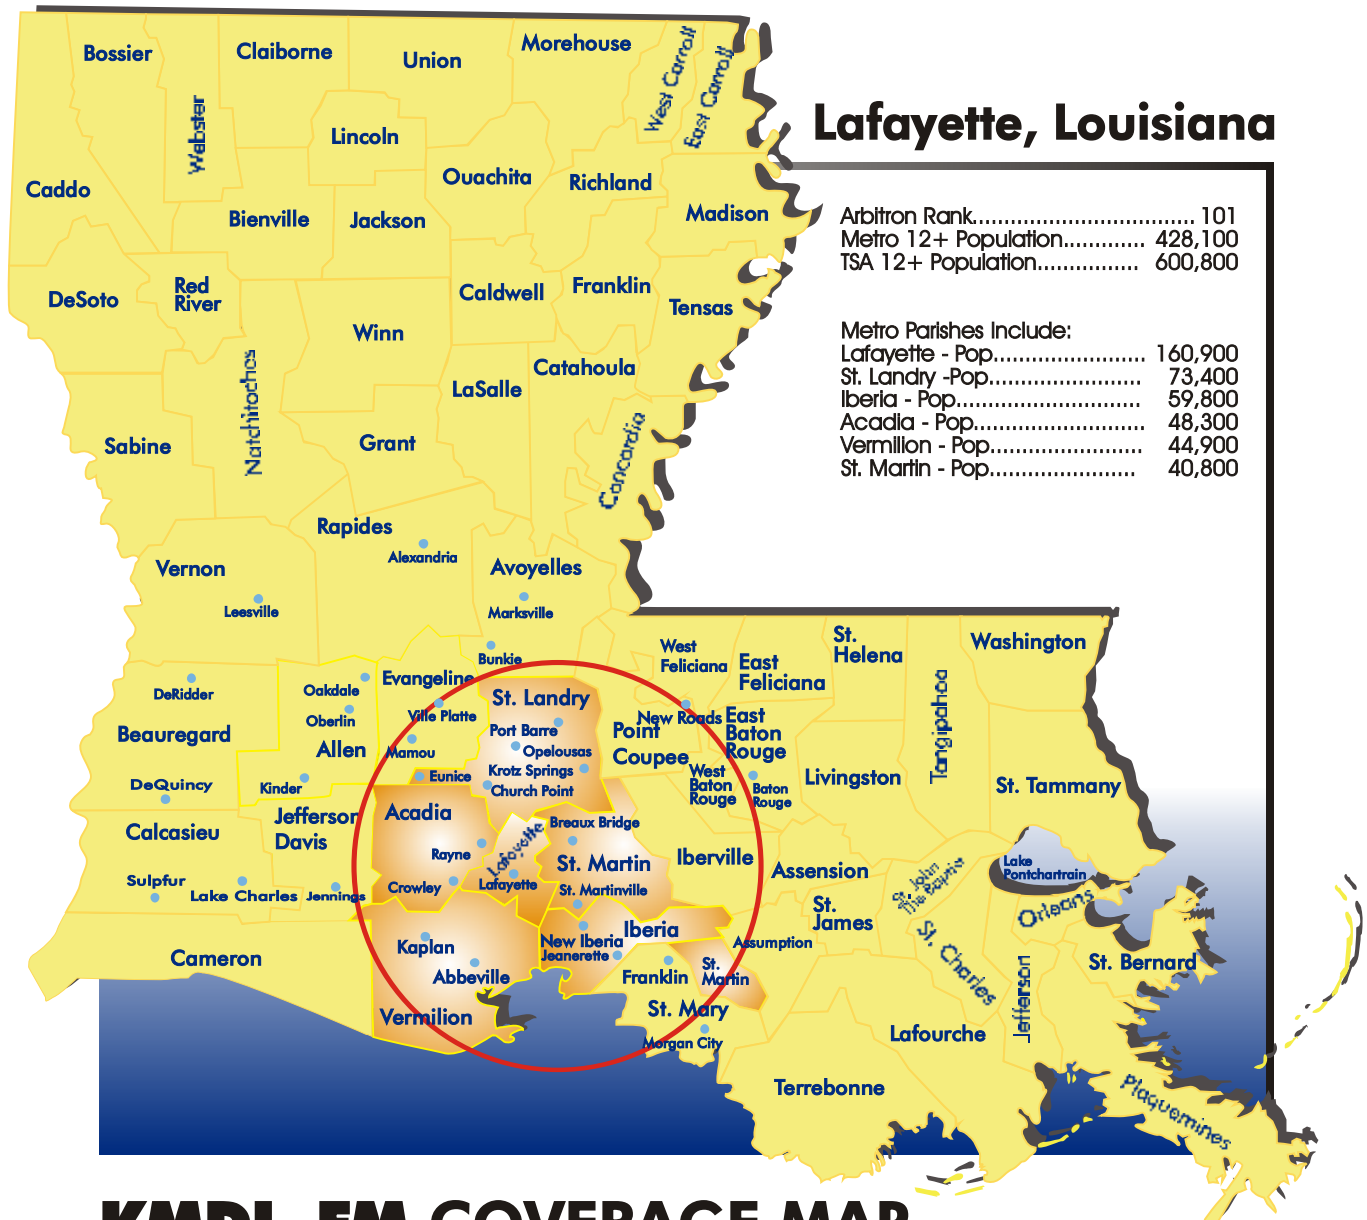

## **What is 97.3 THE DAWG?**

**Format - Country**

**Target Demo – Adults 25 - 54**

**Power – 50,000 Watts**

**Total Weekly Listeners: 88,100 \***

\*Arbitron, Fall 2010/ Spring 2010 Cume,

Mon-Sun 6a-12mid, Persons 12+

# Acadiana's Best Country!